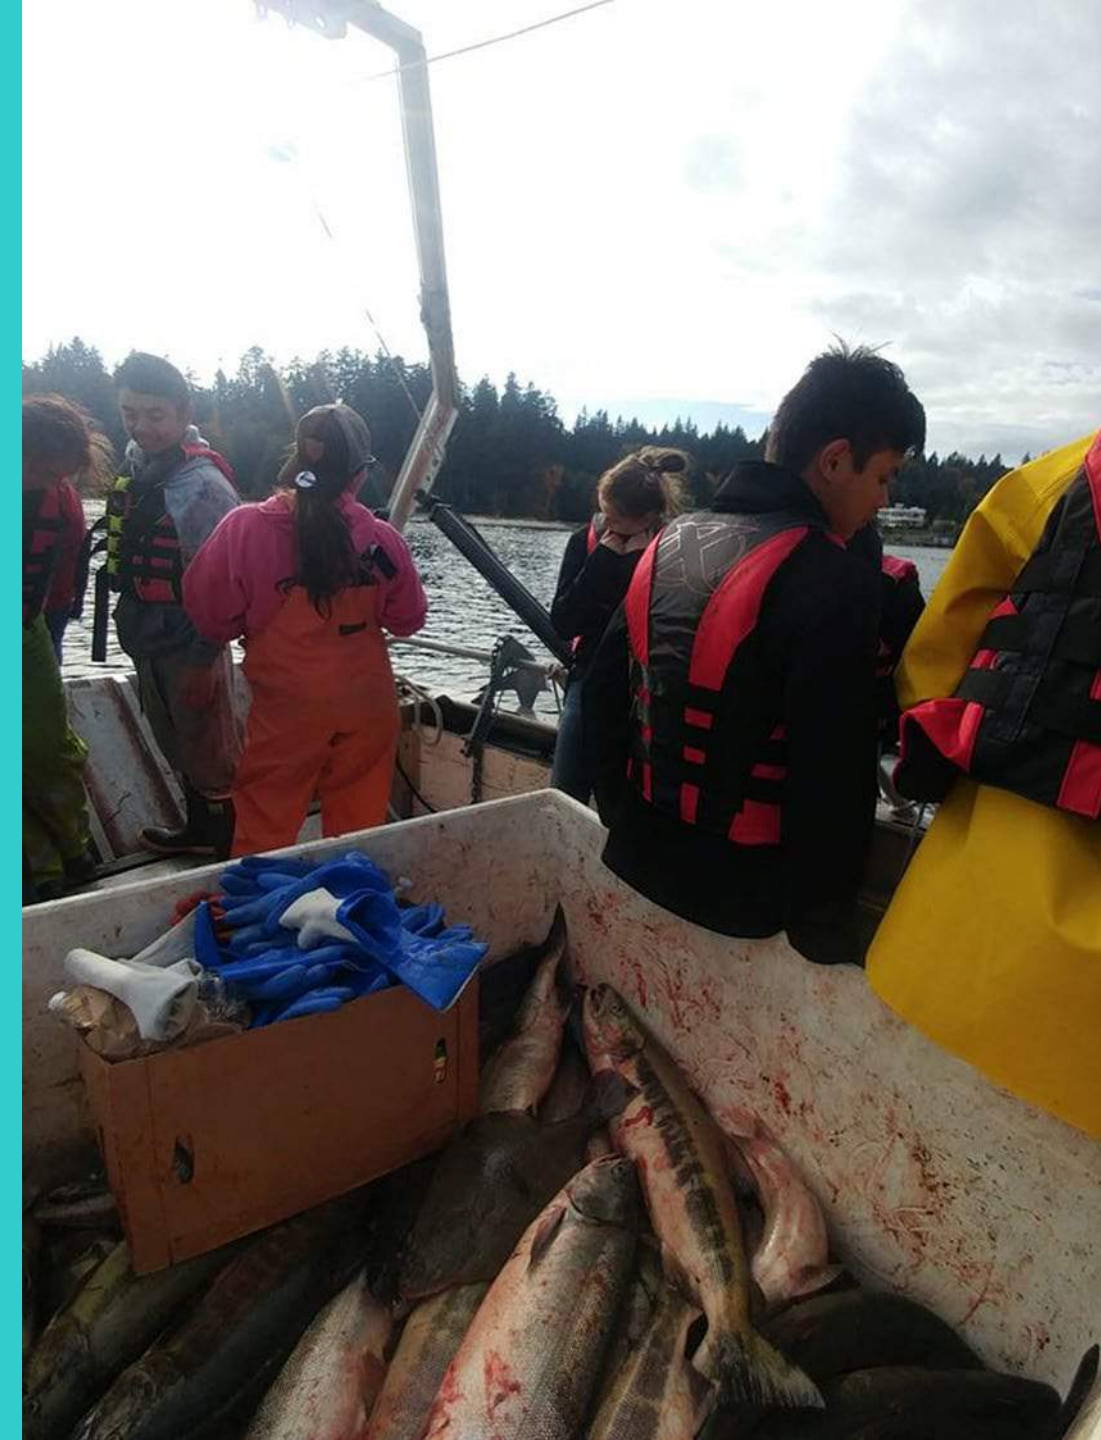

# ***Ocean to Table***

Azure B Boure', BSNES

Suquamish Tribe Traditional Food  
and Medicine

**0 Days**  
Insemination

**15 days**  
Eyed Stage

**30 Days**

**45 Days**

**60 Days**  
Alevin Stage

**75-90 Days**  
Fry Stage

Chum salmon, approximate life stage cycle at Grovers Creek Salmon Hatchery (Suquamish Tribe)

Days